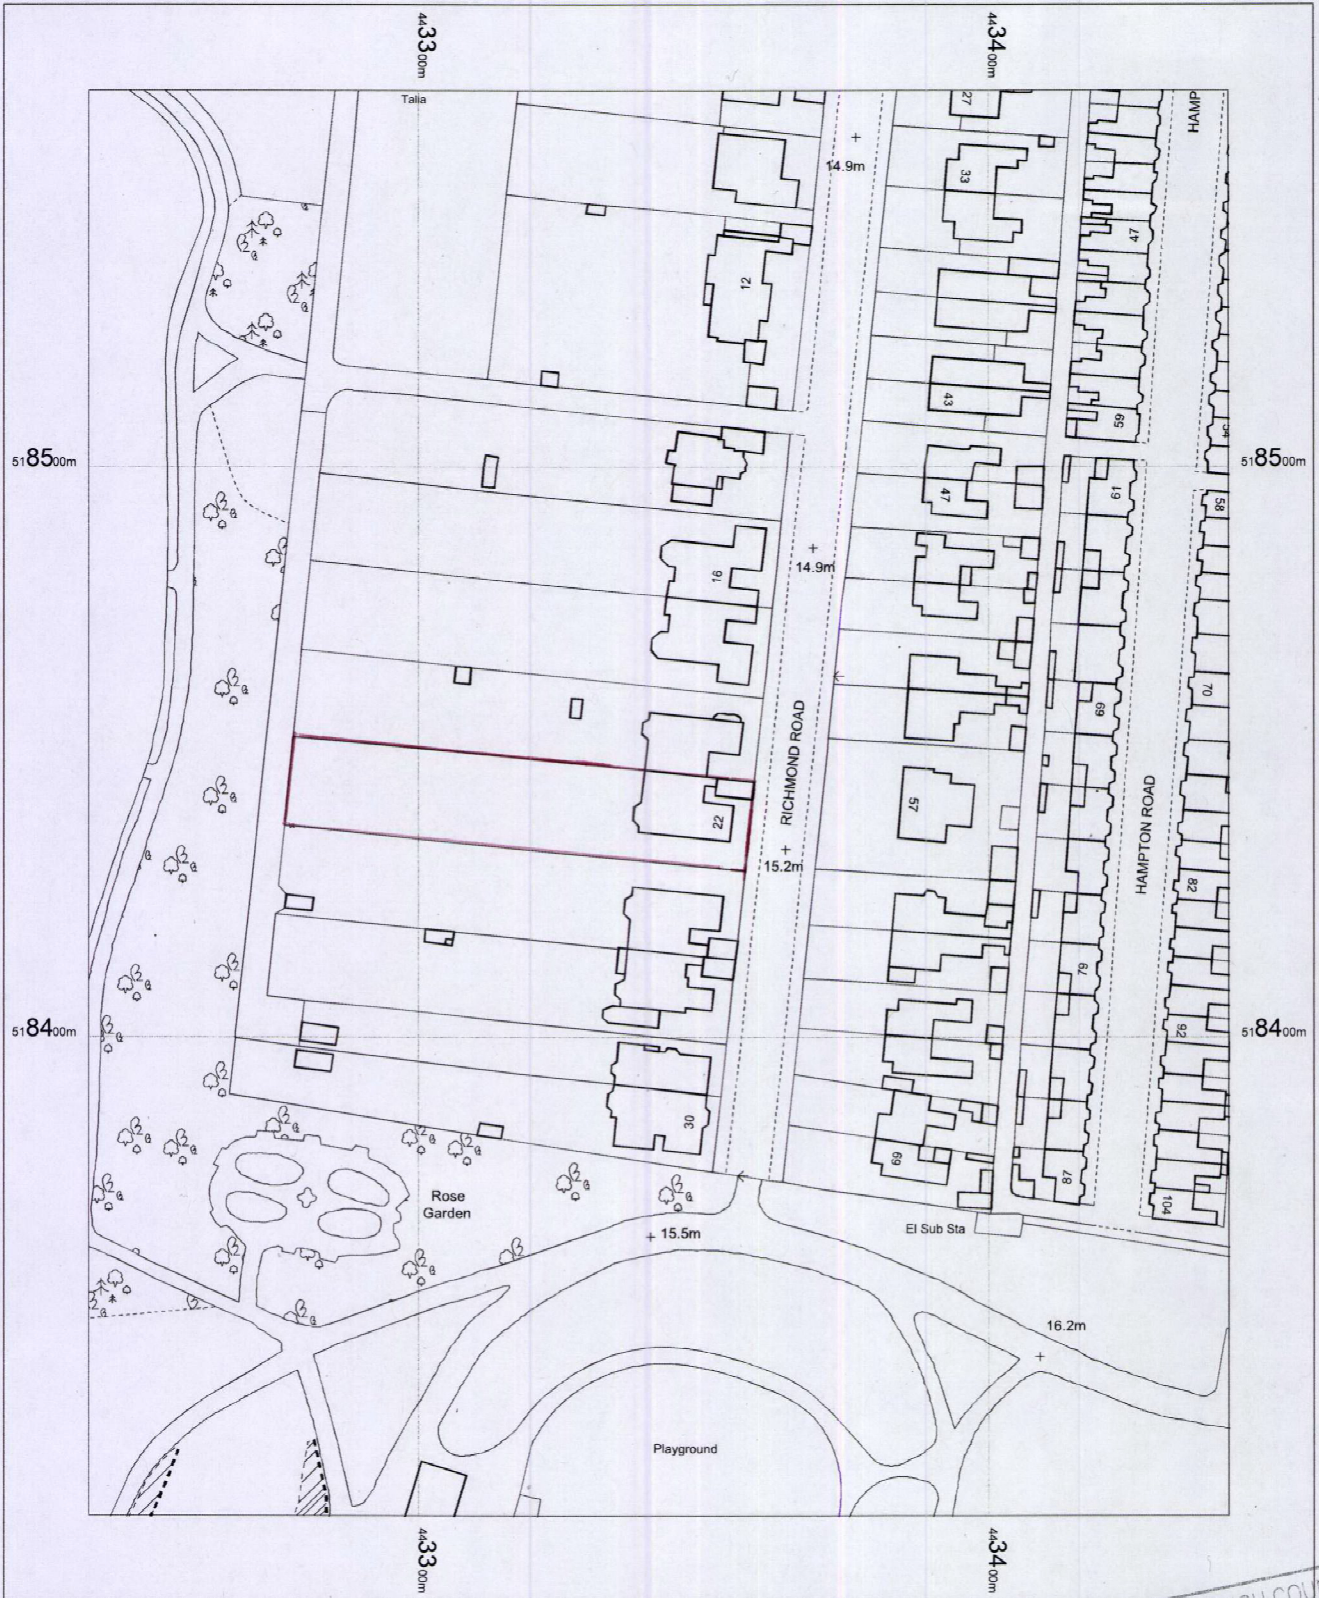

# 22 Richmond Road

SBC 0001

13/0478/

STOCKTON BOROUGH COUNCIL  
 PLANNING  
 25 FEB 2013  
 DATE RECEIVED

OS Mastermap  
 25 February 2013, ID: CM-00210392  
[www.centremapslive.co.uk](http://www.centremapslive.co.uk)  
 1:1250 scale print at A4, Centre: 443342 E, 518441 N  
 ©Crown Copyright. Licence no. 100019980